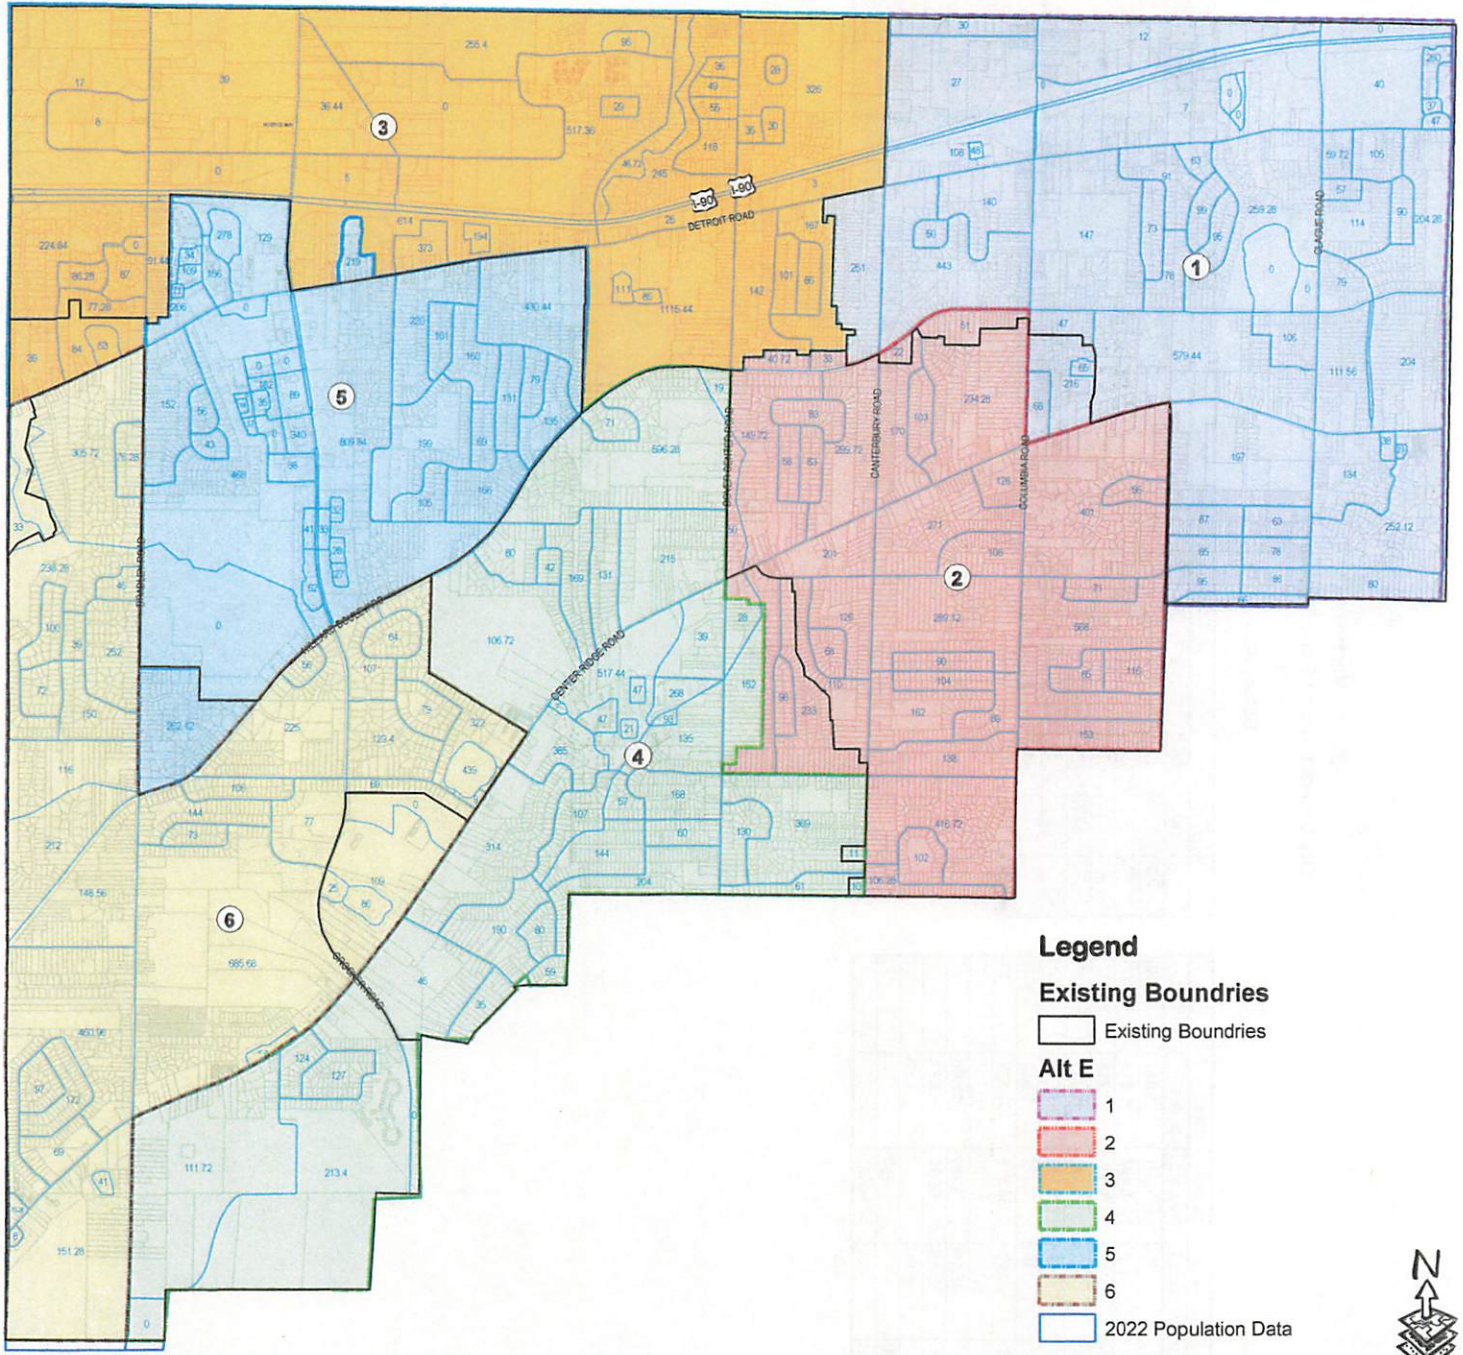

Proposed WARD MAP Alt E - WESTLAKE, OHIO

Legend

Existing Boundaries

Existing Boundaries

Alt E

1

2

3

4

5

6

2022 Population Data