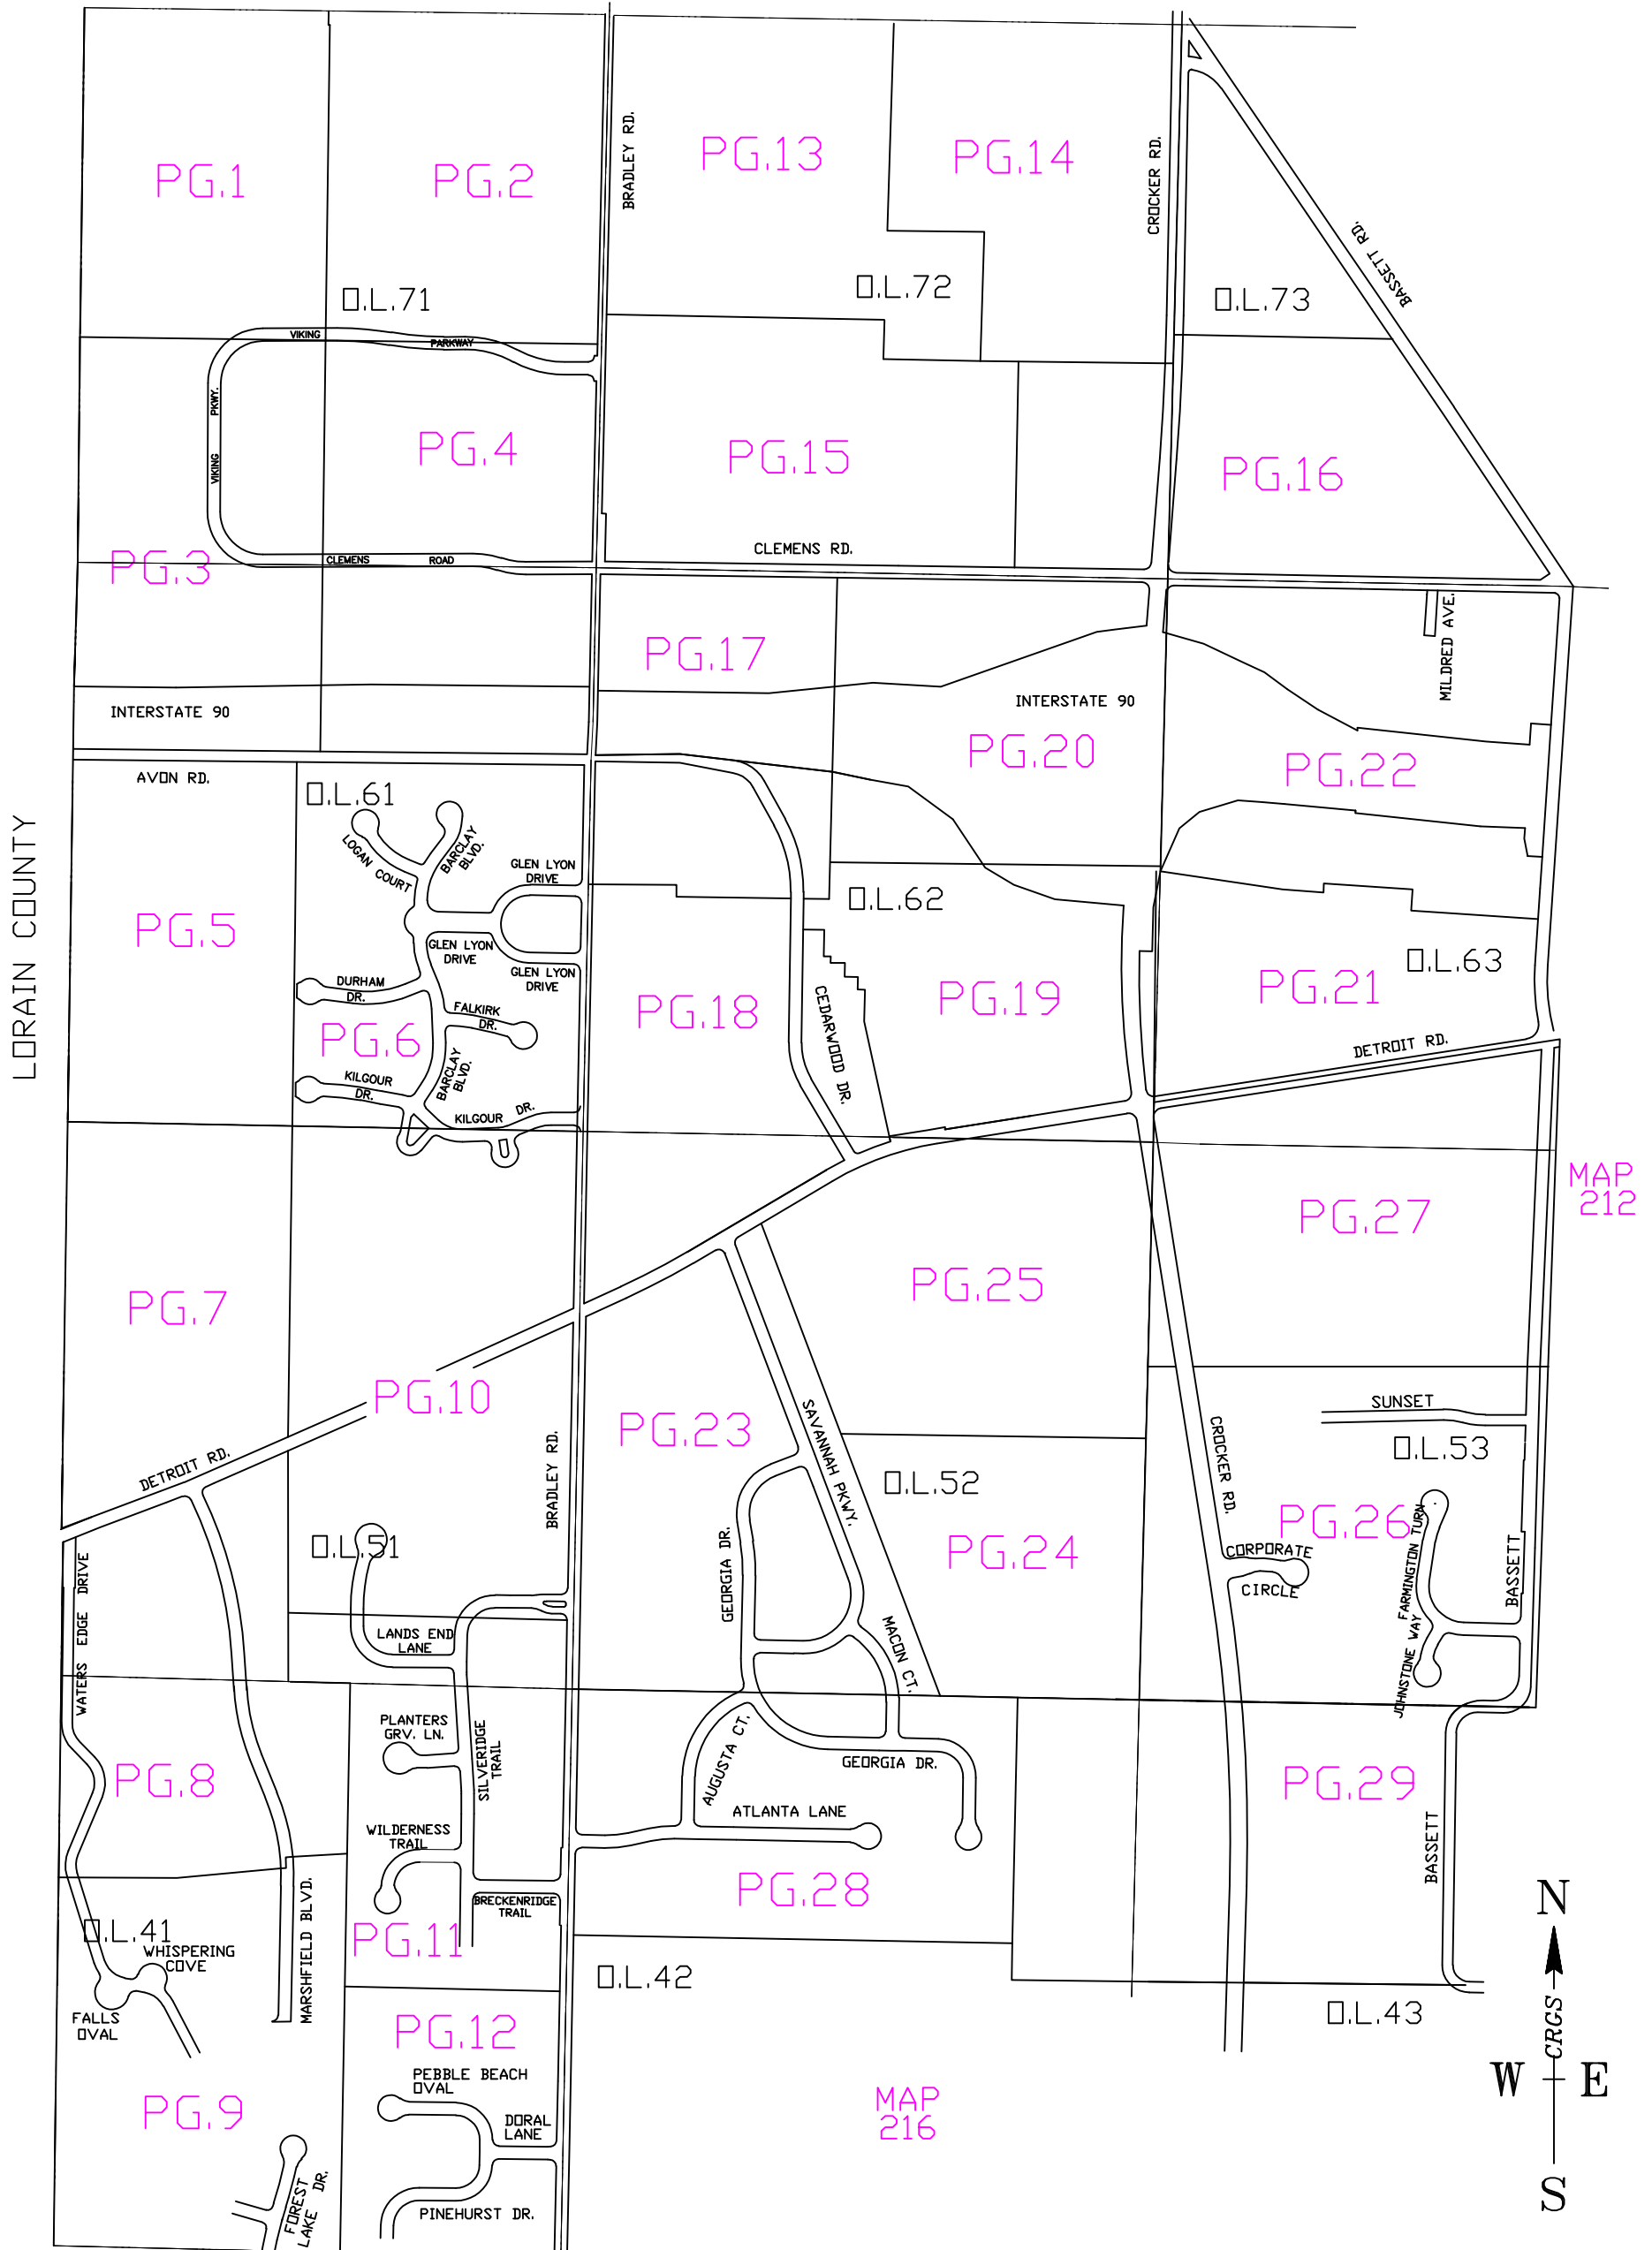

Index

Click on Page Number to advance to proper page document

BAY VILLAGE
MAP 201

BAY VILLAGE
MAP 202

LORAIN COUNTY

MAP 212

MAP 216

Westlake Map 211

SCALE: 1"=500'
250 0 500 1000

DRAWN: NOV. 87 REVISED: 2/28/04 DAH